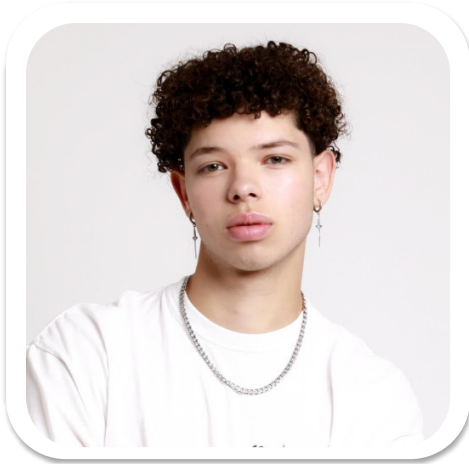

Jack Barraclough Waugh

Age: 16-20	Height: 5ft11inch	Eye Colour: Hazel	Accent: London
Gender:M	Weight: 71kg	Waist: 32	Bust: 36
Location: London	Shoe Size: 10.5	Hips: 38	
Drives: No	Hair Color: Brunette		